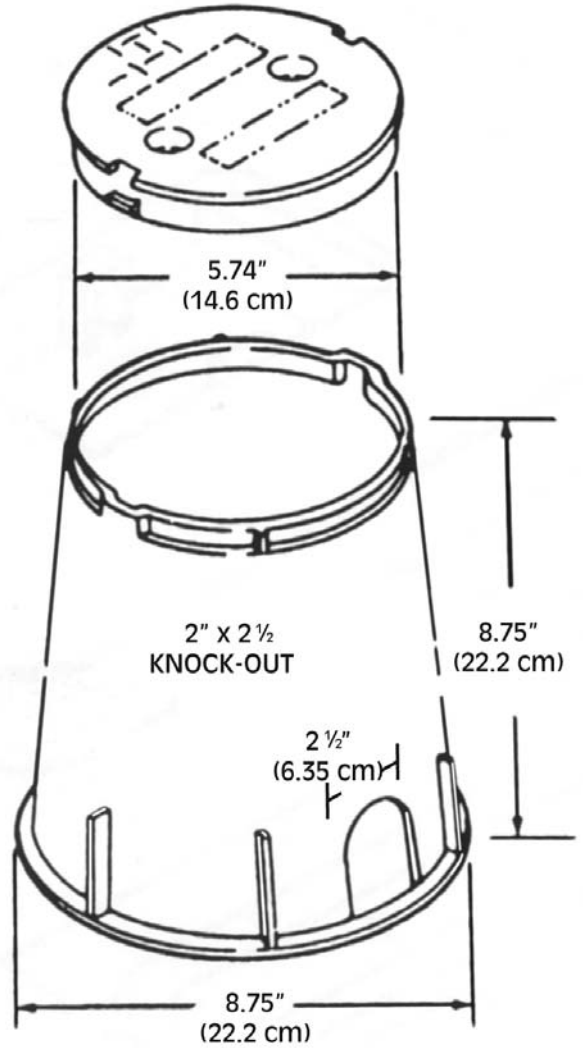

SERIES 610 (6" ROUND) LAVENDER

■ 256 PER PALLET				
■ BODY & COVER	610-1L2L	1.32 LBS.	.60 KG	
■ BODY	610-1L	1.07 LBS.	.49 KG	
■ COVER	610-2L	.25 LBS.	.11 KG	

SPECIAL FEATURES

- TWIST LOCK COVER
- STRONGER LOAD STRENGTH
- UV INHIBITORS TO PREVENT DISCOLORATION & CRACKING